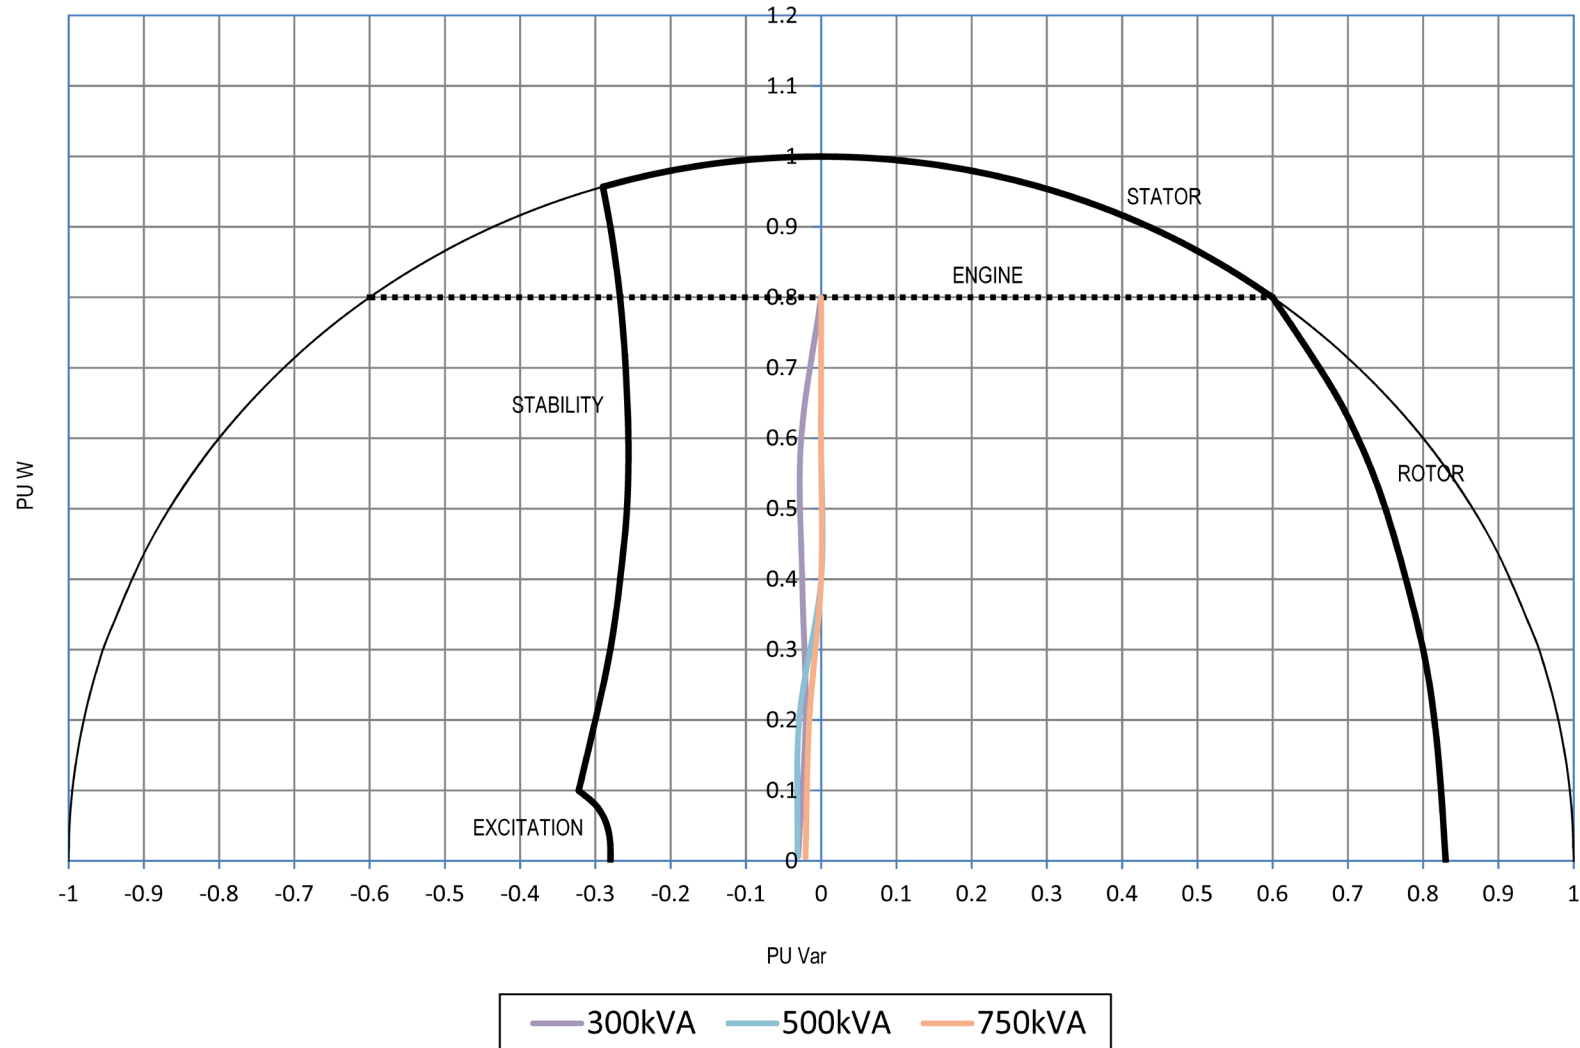

9900B GENERATOR CURVE

9900B Generator Compatibility

*Generator (kW) = UPS (kW) x 1.3

MitsubishiCritical.com
CPSsales@meppi.com
800-887-7830 • 724-772-2555

SA-ENL0031 9900B
Rev 3