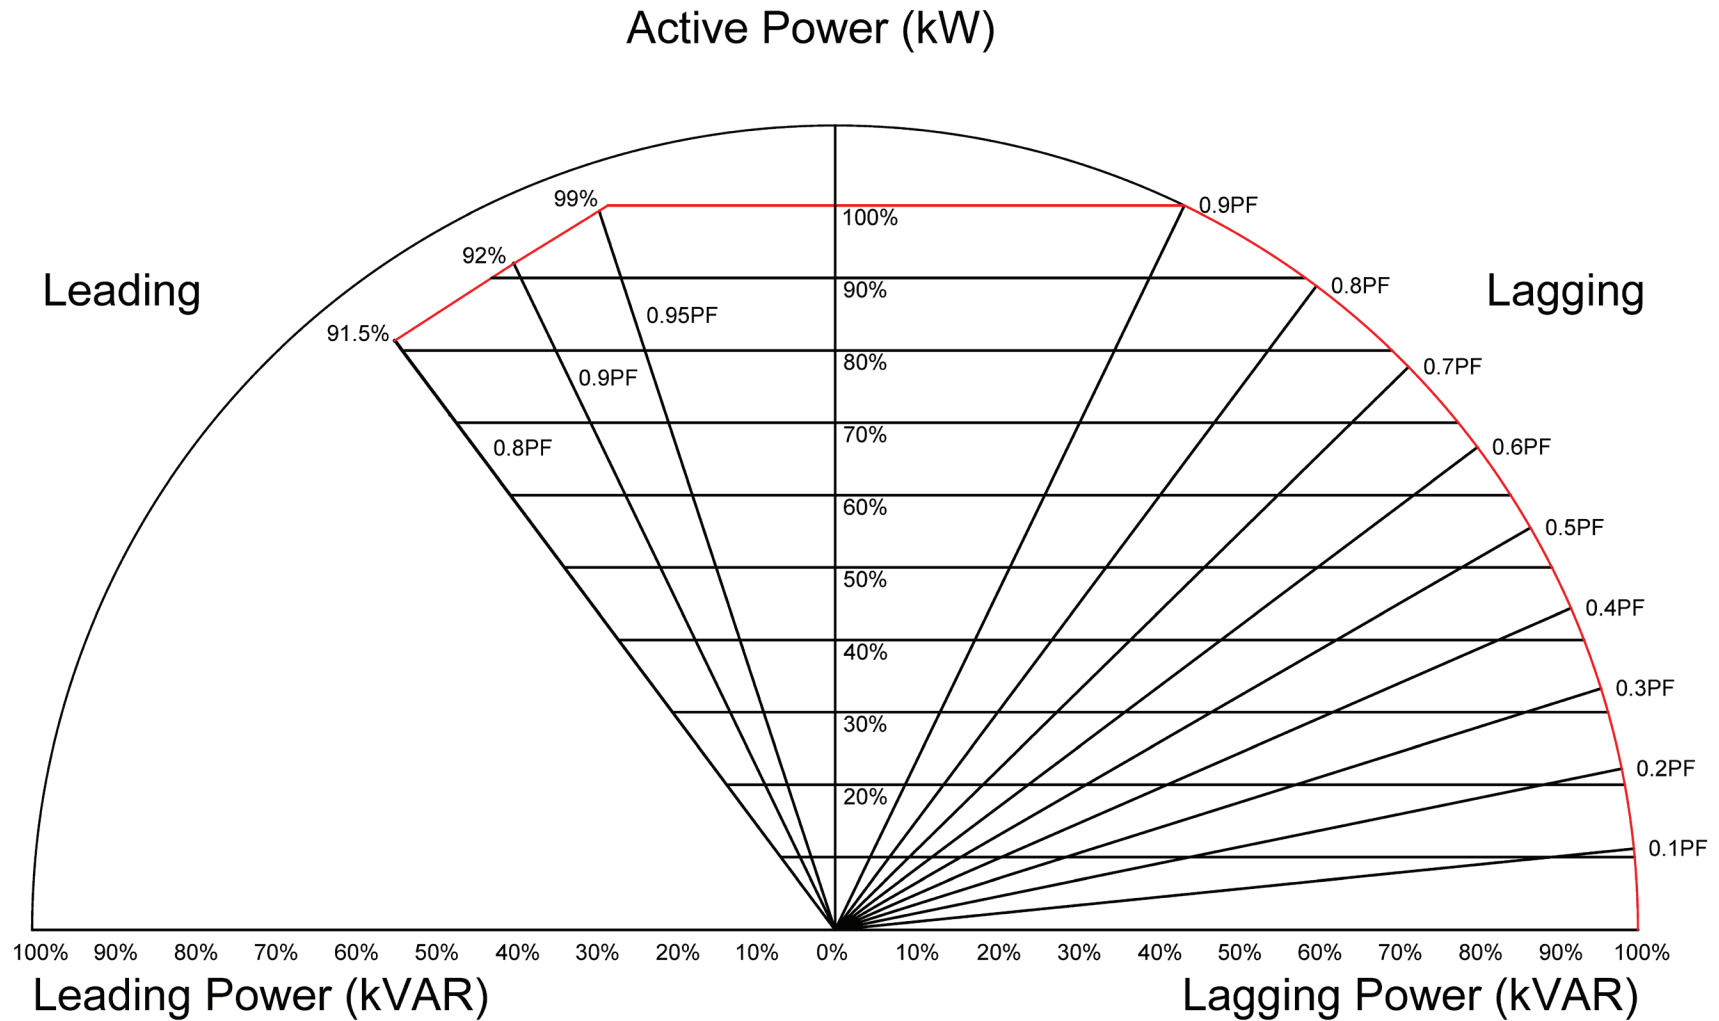

9900AEGIS DERATING CURVE

MitsubishiCritical.com
CPSsales@meppi.com
800-887-7830 • 724-772-2555

SA-ENL0026 9900AEGIS
Rev 3