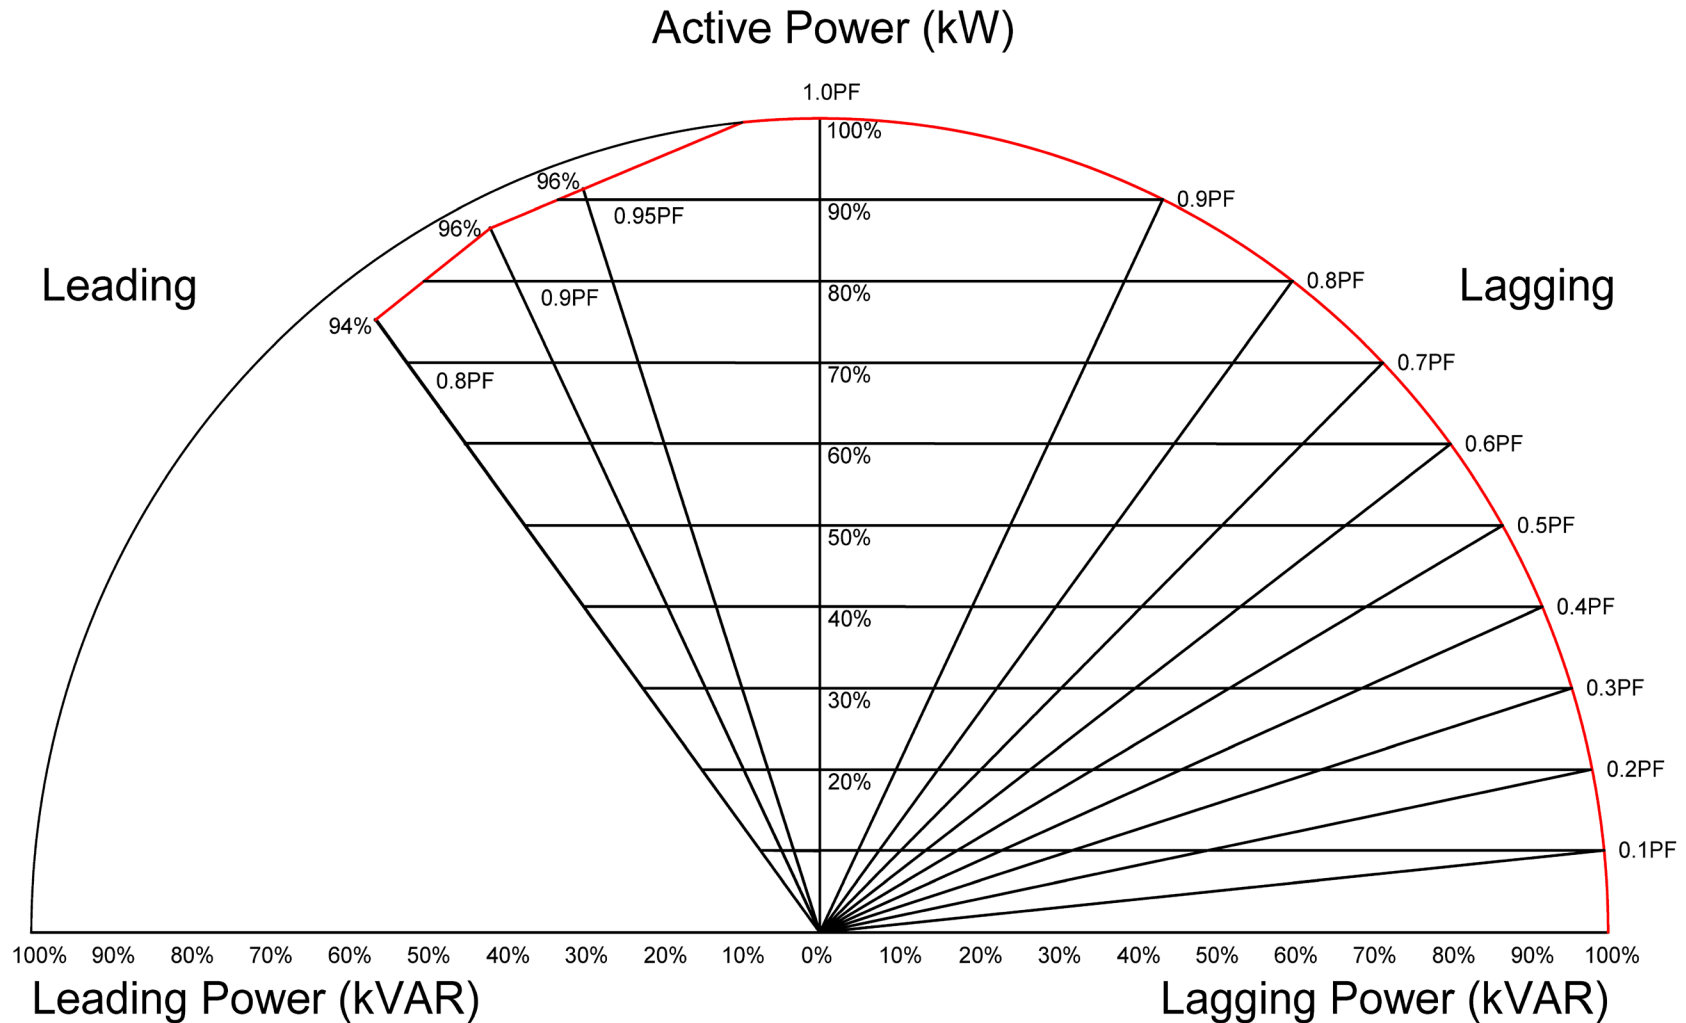

9900B DERATING CURVE

MitsubishiCritical.com
CPSsales@meppi.com
800-887-7830 • 724-772-2555

SA-ENL0027 9900B
Rev 3