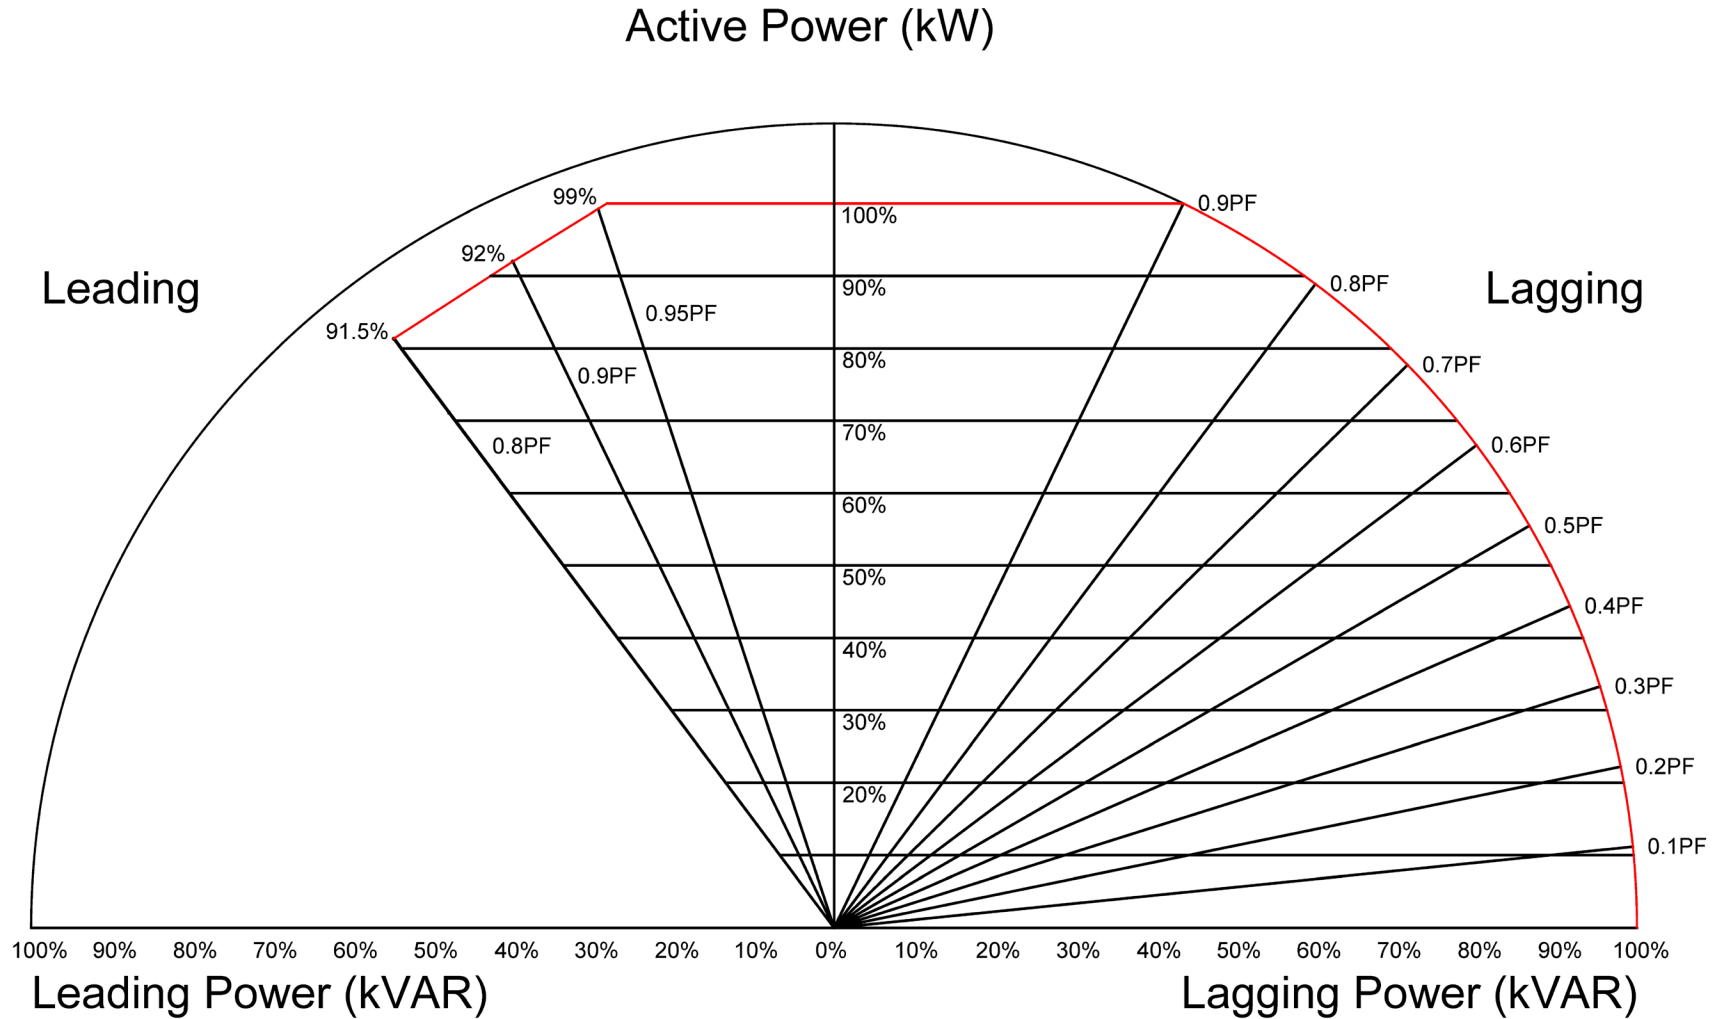

9900AEGIS DERATING CURVE

www.MitsubishiCritical.com
UPSsales@meppi.com
800-887-7830 • 724-772-2555

SA-ENL0026 9900AEGIS
Rev 2