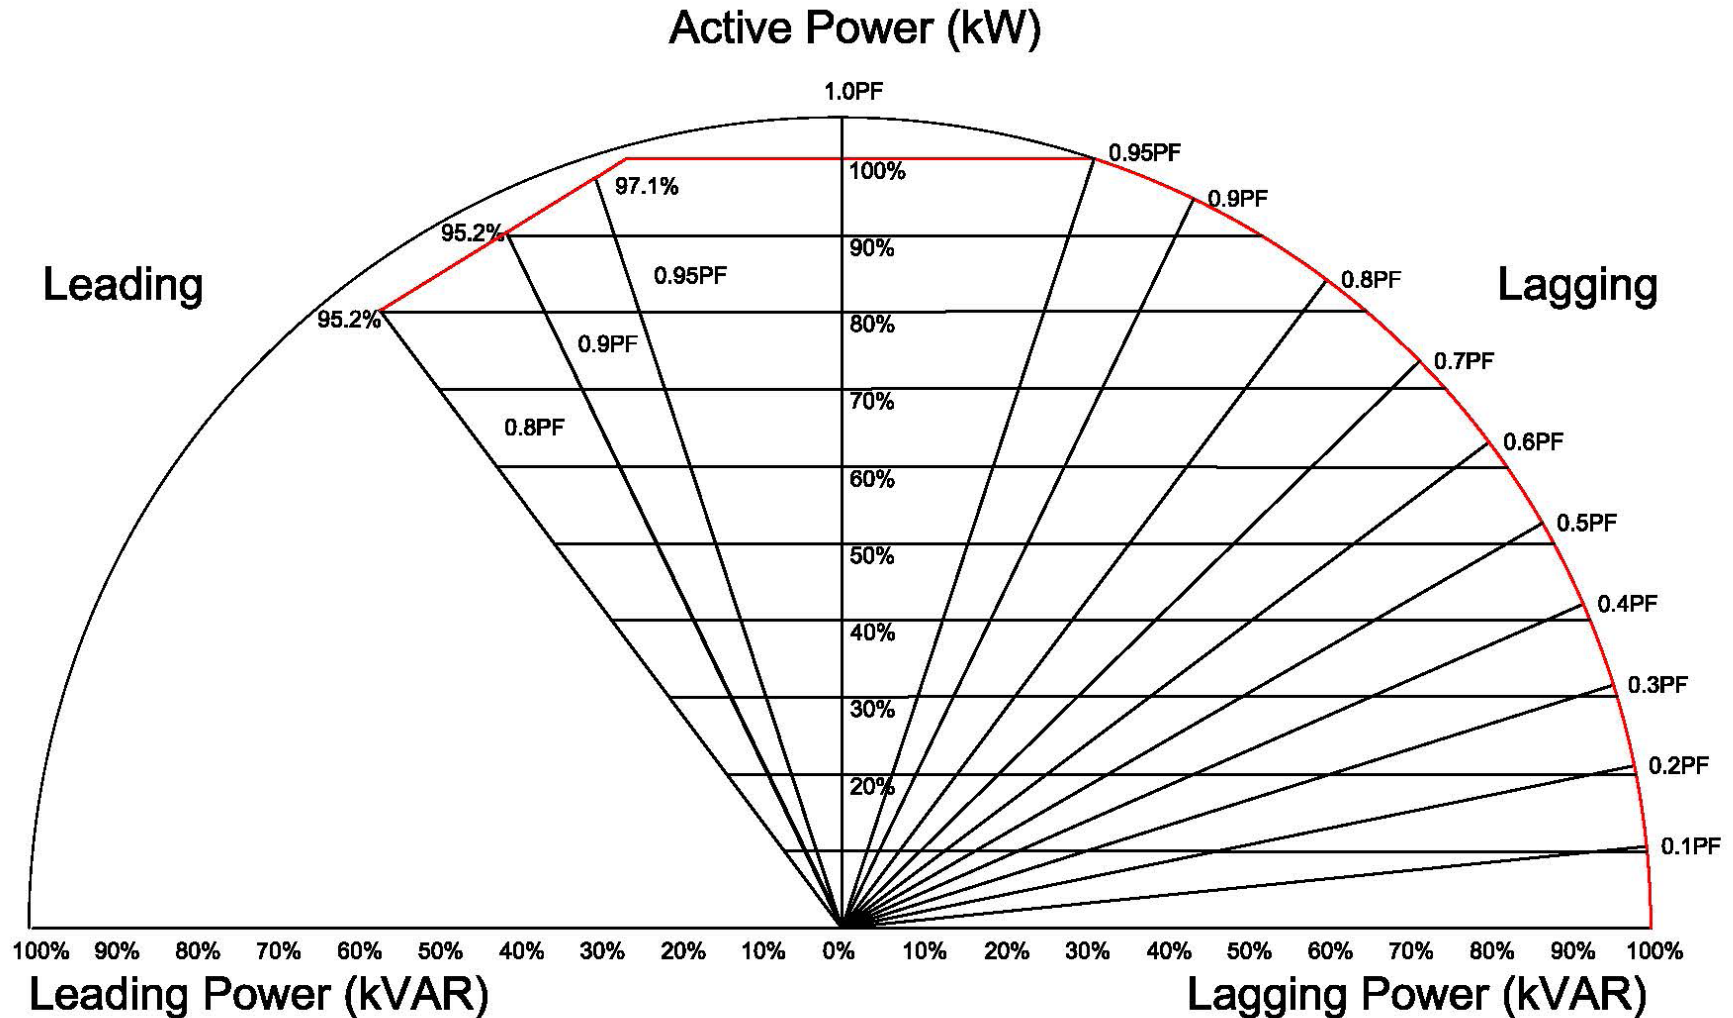

9900C/CX DERATING CURVE

MitsubishiCritical.com
CPSsales@meppi.com
800-887-7830 • 724-772-2555

SA-ENL0029 9900C/CX
Rev 3